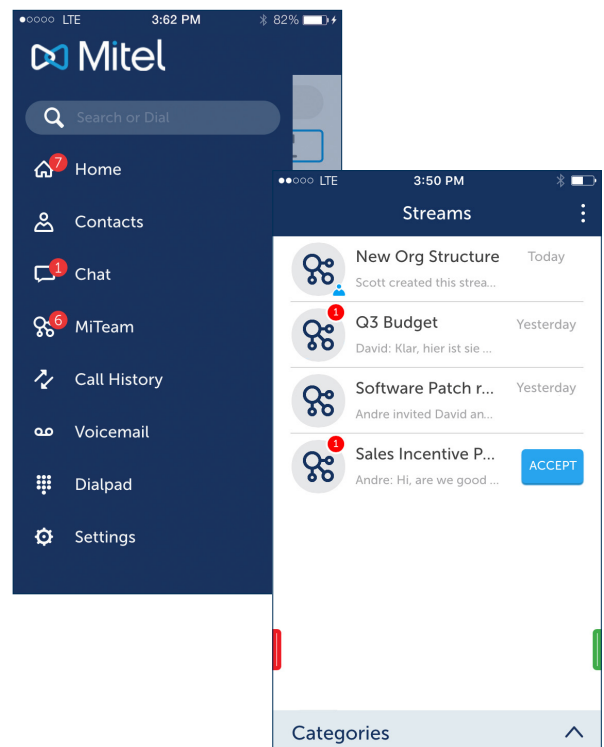

Reduce organization silos and increase your speed to market with an embedded application that extends past your company walls to mobile employees and beyond to external team members.

KEEP PROJECTS MOVING FORWARD

Team projects can often be sprawling and hard to organize. Ideas, action items, decisions and documents can exist in multiple locations and formats, including email, IMs, voicemail, online storage, individual hard drives, and more. This makes it hard to quickly find or share information.

Key Benefits

MiTeam is a mobile-first tool built to support how teams collaborate that helps to break down barriers, increase productivity, speed time-to-market, and reduce email.

MiTeam seamlessly integrates into MiCollab to allow you to effortlessly collaborate with teams of any size, including powerful messaging, content sharing, white boarding and real-time voice and video meetings. All the collaboration tools you need are at your fingertips in an intuitive and open environment.

With MiTeam, you can:

- Keep up with projects, stay connected with colleagues and clients, and eliminate cumbersome emails with powerful layers of embedded collaboration.
- Consolidate teamwork capabilities into a single window pane, centralizing chats, content sharing, collaborative white board sessions, pictures, videos, presentations, and add rich graphic and vocal annotations.
- Integrate and embed external services directly into your MiTeam experience to automate alerts, seamlessly import content and annotate files, never leaving the application.
- Expand teams past the physical confines of your own org to include remote employees, anywhere around the globe.
- Enable new team members to come up to speed quickly by seeing interactions with full context, access to documents shared, view recording of meetings and track project tasks.