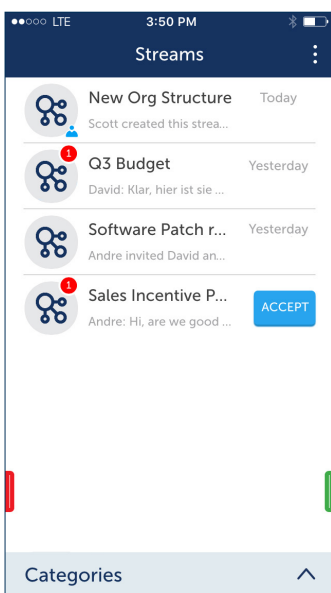

Key Benefits

MiTeam is a mobile-first tool built to support how teams collaborate that helps to break down barriers, increase productivity, speed time-to-market, and reduce email.

MiTeam seamlessly integrates into MiCollab to allow you to effortlessly collaborate with teams of any size, including powerful messaging, content sharing, white boarding and real-time voice and video meetings. All the collaboration tools you need are at your fingertips in an intuitive and open environment.

With MiTeam, you can:

- Keep up with projects, stay connected with colleagues and clients, and eliminate cumbersome emails with powerful layers of embedded collaboration.
- Consolidate teamwork capabilities into a single window pane, centralizing chats, content sharing, collaborative white board sessions, pictures, videos, presentations, and add rich graphic and vocal annotations.
- Integrate and embed external services directly into your MiTeam experience to automate alerts, seamlessly import content and annotate files, never leaving the application.
- Expand teams past the physical confines of your own org to include remote employees, anywhere around the globe.
- Enable new team members to come up to speed quickly by seeing interactions with full context, access to documents shared, view recording of meetings and track project tasks.