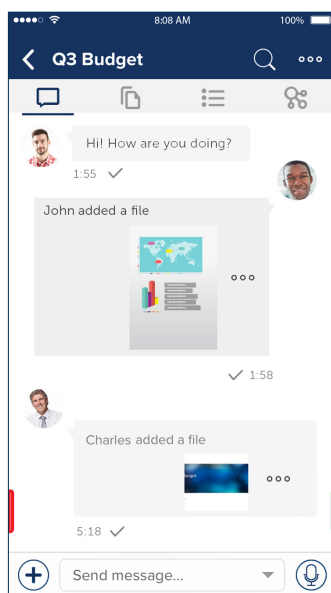

Key Benefits

MiTeam is a mobile-first tool built to support how teams collaborate that helps to break down barriers, increase productivity, speed time-to-market, and reduce email.

MiTeam seamlessly integrates into MiCollab to allow you to effortlessly collaborate with teams of any size, including powerful messaging, content sharing, white boarding and real-time voice and video meetings. All the collaboration tools you need are at your fingertips in an intuitive and open environment.

With MiTeam, you can:

- Keep up with projects, stay connected with colleagues and clients, and eliminate cumbersome emails with powerful layers of embedded collaboration.
- Consolidate teamwork capabilities into a single window pane, centralizing chats, content sharing, collaborative white board sessions, pictures, videos, presentations, and add rich graphic and vocal annotations.
- Integrate and embed external services directly into your MiTeam experience to automate alerts, seamlessly import content and annotate files, never leaving the application.
- Expand teams past the physical confines of your own org to include remote employees, anywhere around the globe.
- Enable new team members to come up to speed quickly by seeing interactions with full context, access to documents shared, view recording of meetings and track project tasks.