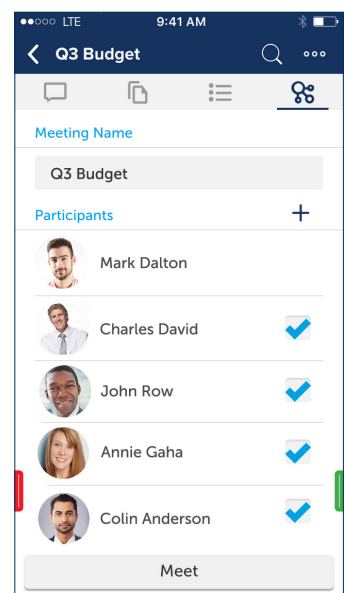

Key Benefits

MiTeam is a mobile-first tool built to support how teams collaborate that helps to break down barriers, increase productivity, speed time-to-market, and reduce email.

MiTeam seamlessly integrates into MiCollab to allow you to effortlessly collaborate with teams of any size, including powerful messaging, content sharing, white boarding and real-time voice and video meetings. All the collaboration tools you need are at your fingertips in an intuitive and open environment.

With MiTeam, you can:

- Keep up with projects, stay connected with colleagues and clients, and eliminate cumbersome emails with powerful layers of embedded collaboration.
- Consolidate teamwork capabilities into a single window pane, centralizing chats, content sharing, collaborative white board sessions, pictures, videos, presentations, and add rich graphic and vocal annotations.
- Integrate and embed external services directly into your MiTeam experience to automate alerts, seamlessly import content and annotate files, never leaving the application.
- Expand teams past the physical confines of your own org to include remote employees, anywhere around the globe.
- Enable new team members to come up to speed quickly by seeing interactions with full context, access to documents shared, view recording of meetings and track project tasks.